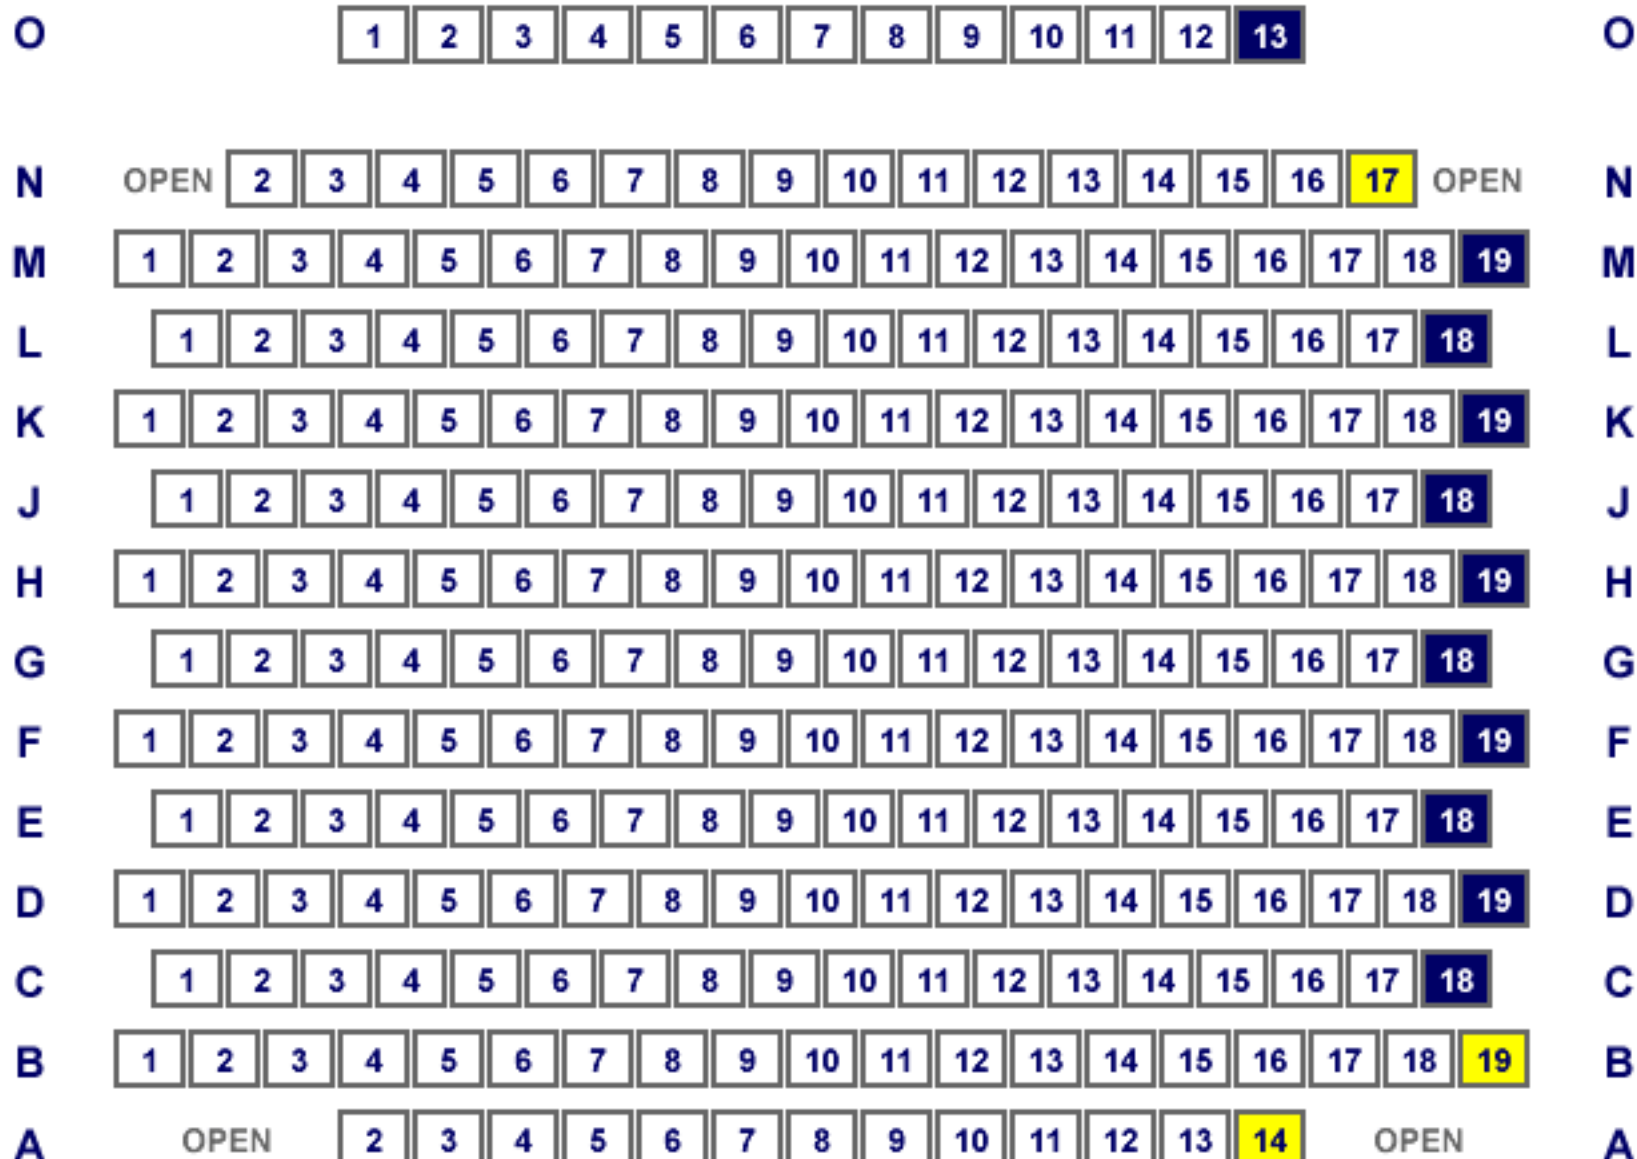

Donald Bren Hall - Bldg. 314

DBH 1100

246 fixed seats

↑
EXIT

↑
EXIT

Left-Handed Tablet Arm

HCP Transfer Armrest

STAGE