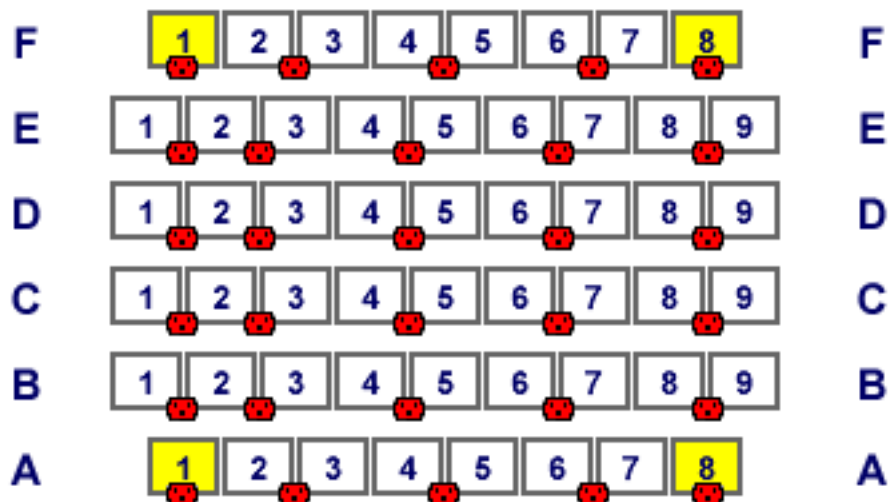

Donald Bren Hall - Bldg. 314

DBH 1200

52 seats

↑
EXIT

LECTERN

STAGE

EXIT →

Mobile Chair