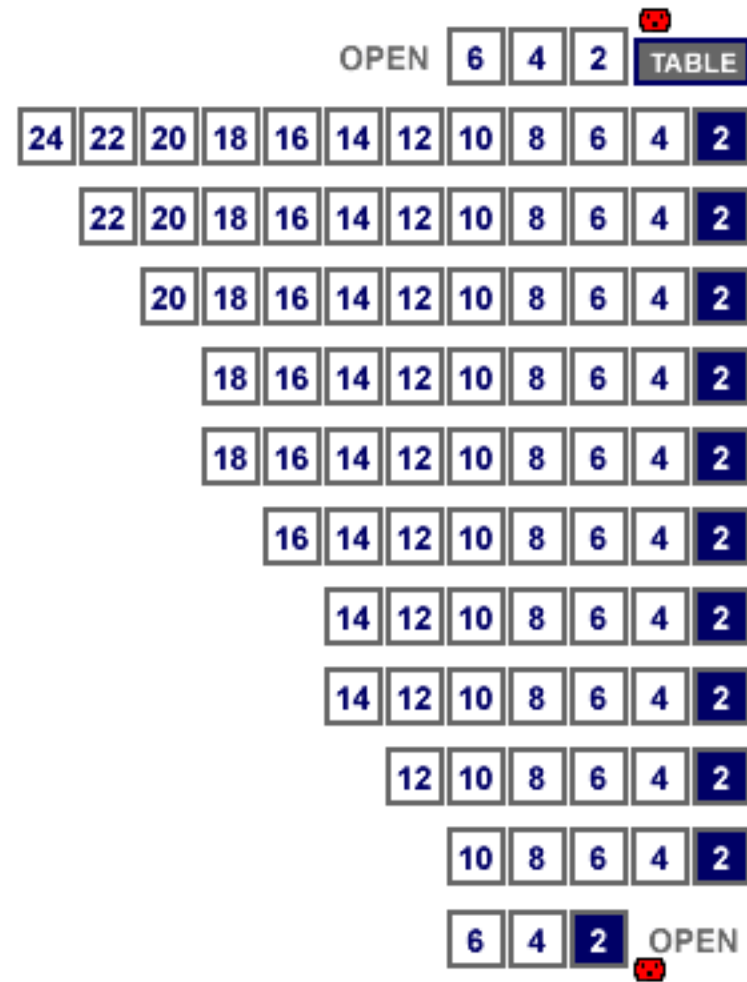

Left-Handed Tablet Arm
 # HCP Reserved Seat
 Power Outlet Available

Engineering Lecture Hall - Bldg. 305

ELH 100

300 fixed seats

↑ EXIT

↑ EXIT

EXIT ↓

STAGE

LECTERN

EXIT ↓