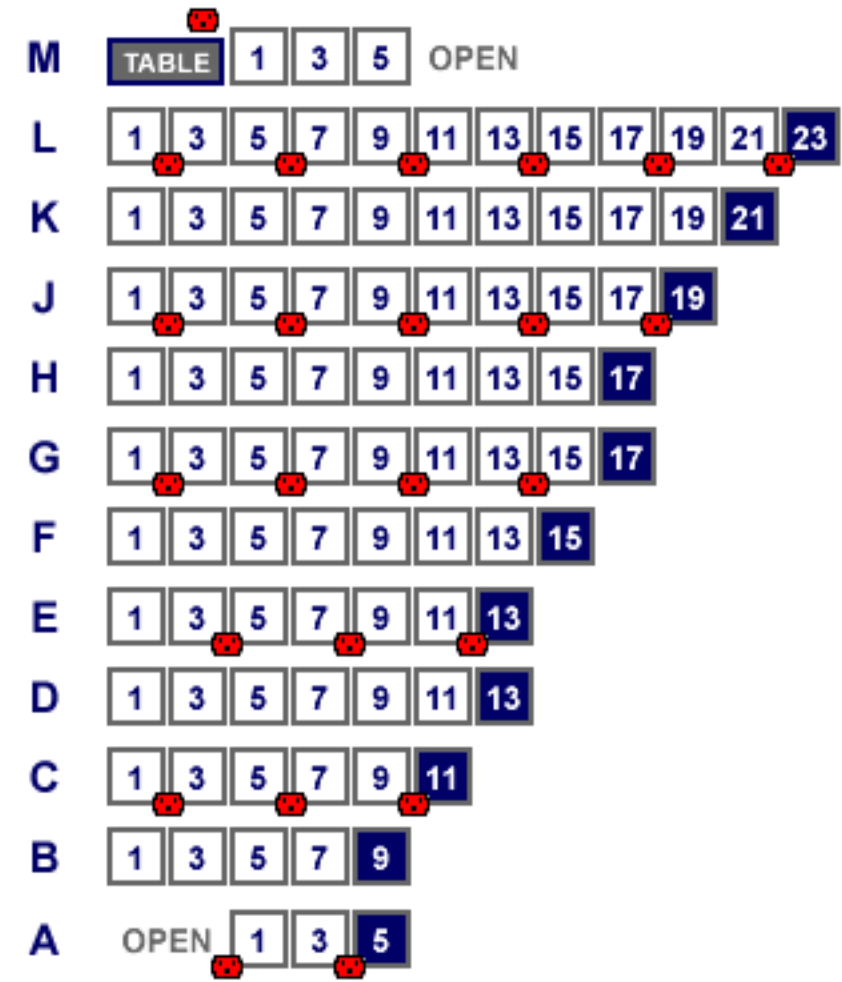

Left-Handed Tablet Arm
 # HCP Reserved Seat
 Power Outlet Available

Engineering Lecture Hall - Bldg. 305

ELH 100

300 fixed seats

↑ EXIT

↑ EXIT

EXIT ↓

STAGE

LECTERN

EXIT ↓