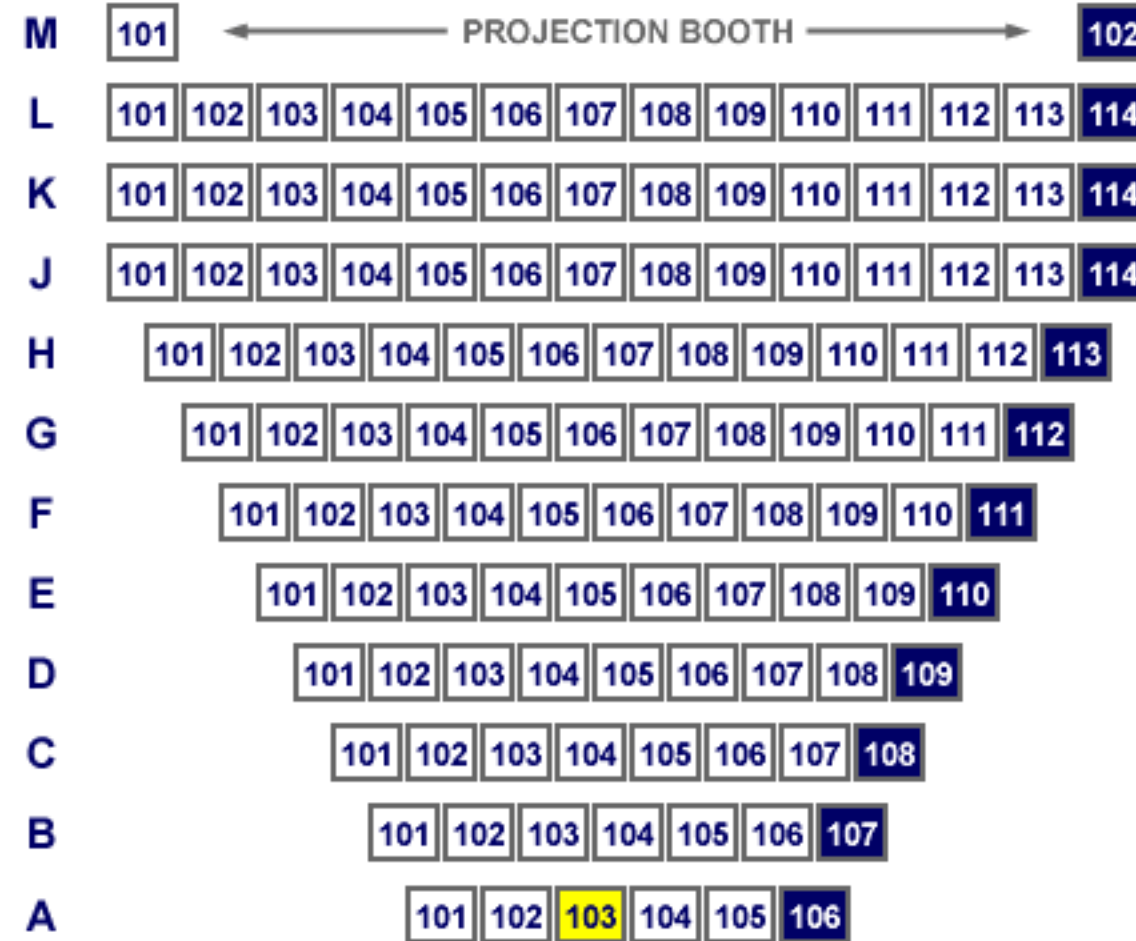

Left-Handed Tablet Arm
 # HCP Reserved Seat
 Power Outlet Available

Engineering Lecture Hall - Bldg. 305

ELH 100

300 fixed seats

↑ EXIT

↑ EXIT

EXIT ↓

STAGE

LECTERN

EXIT ↓