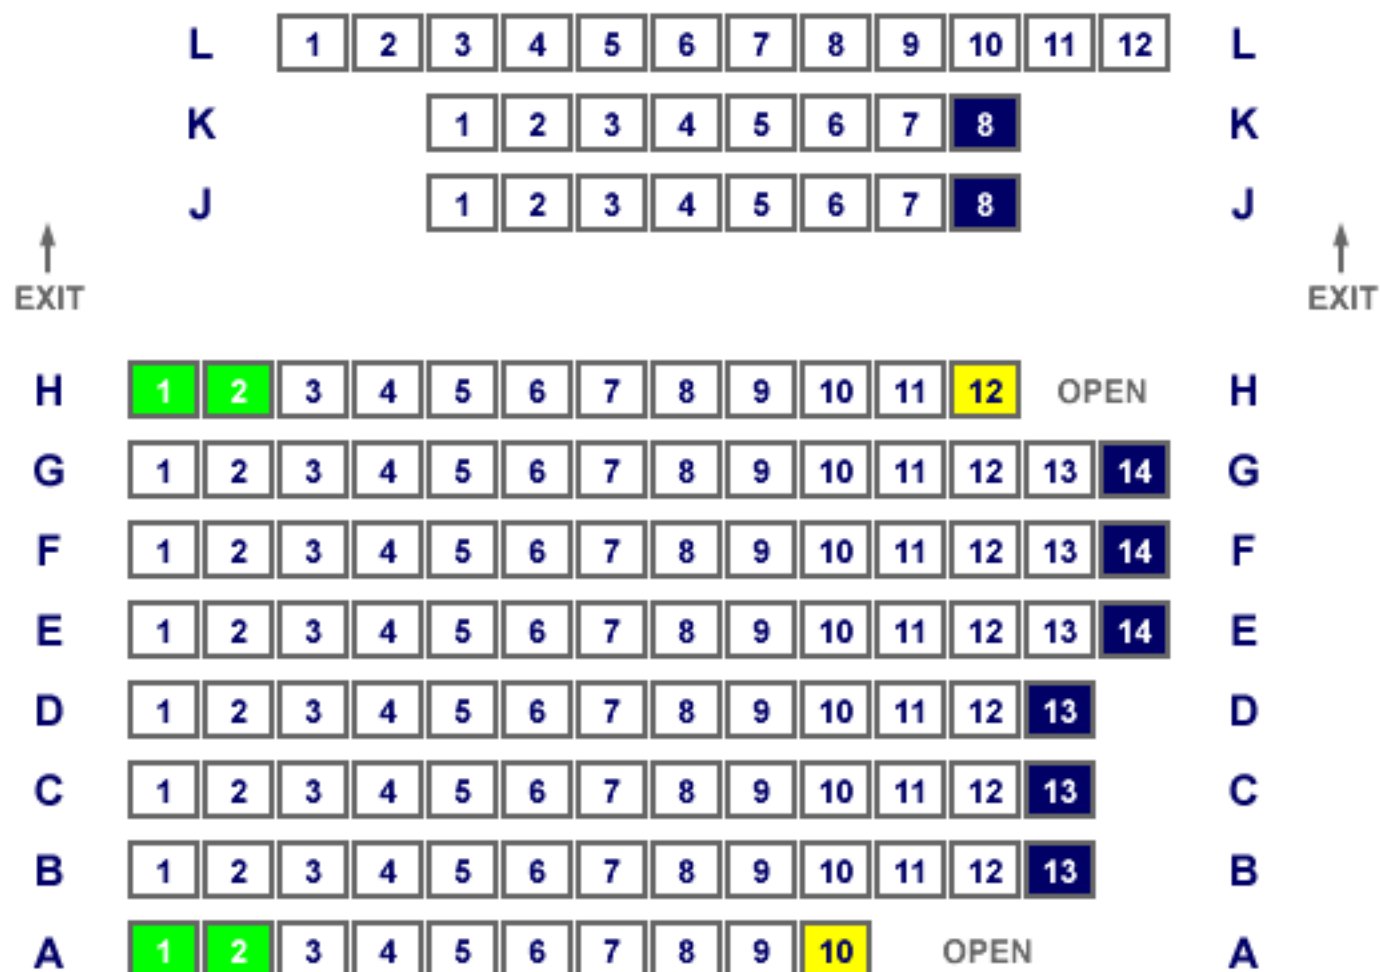

Humanities Gateway - Bldg. 611

HG 1800

131 fixed seats

LECTERN

STAGE

- # Left-Handed Tablet Arm
- # HCP Transfer Armrest
- # Removeable chair