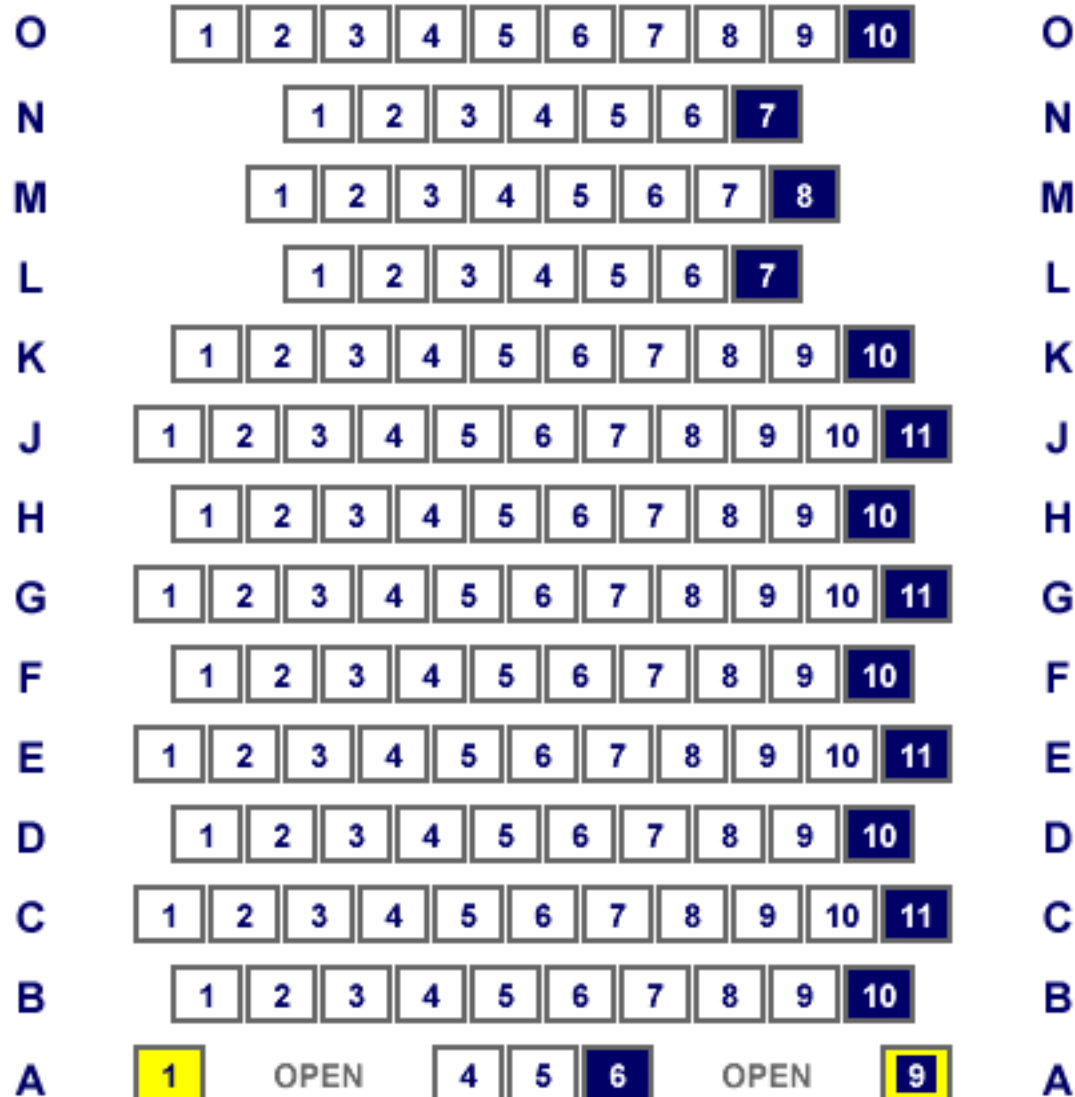

Information & Computer Science - Bldg. 302

ICS 174

131 fixed seats

↑
EXIT

↑
EXIT

#	Left-Handed Tablet Arm
#	HCP Transfer Armrest
#	HCP Armrest/Left Tablet

EXIT →

STAGE LECTERN