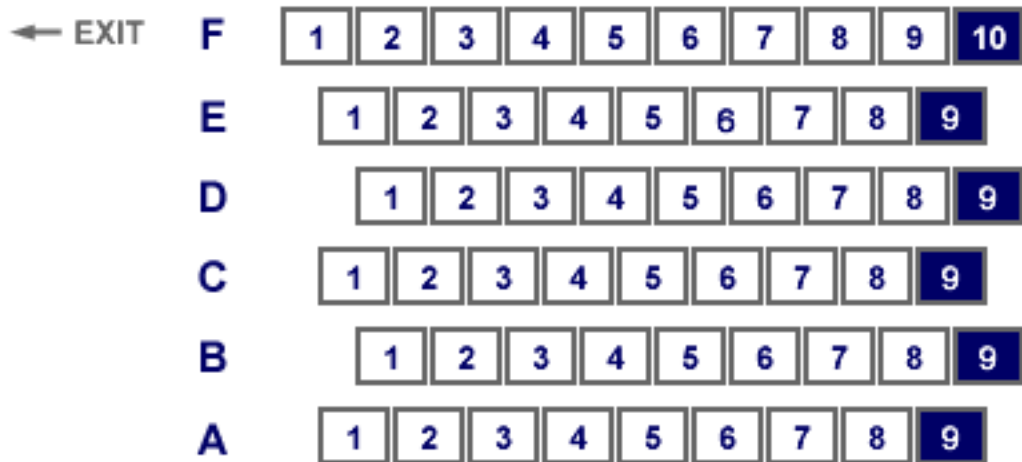

# ICS 180

55 fixed seats

← EXIT

STAGE

LECTERN

# Left-Handed Tablet Arm