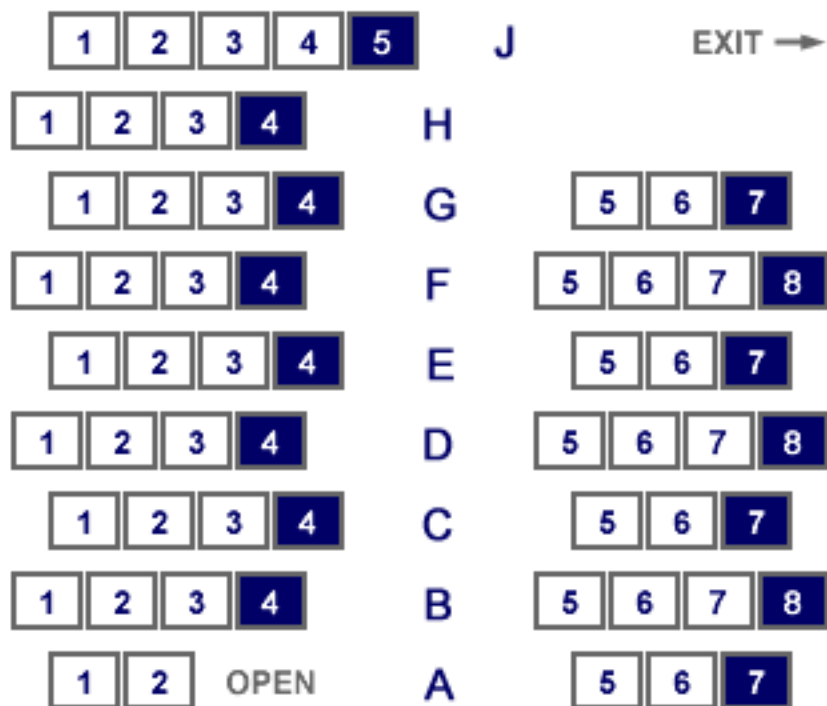

Multipurpose Science & Technology Building - Bldg. 415

MSTB 124

59 fixed seats

LECTERN

STAGE

EXIT →

Left-Handed Tablet Arm