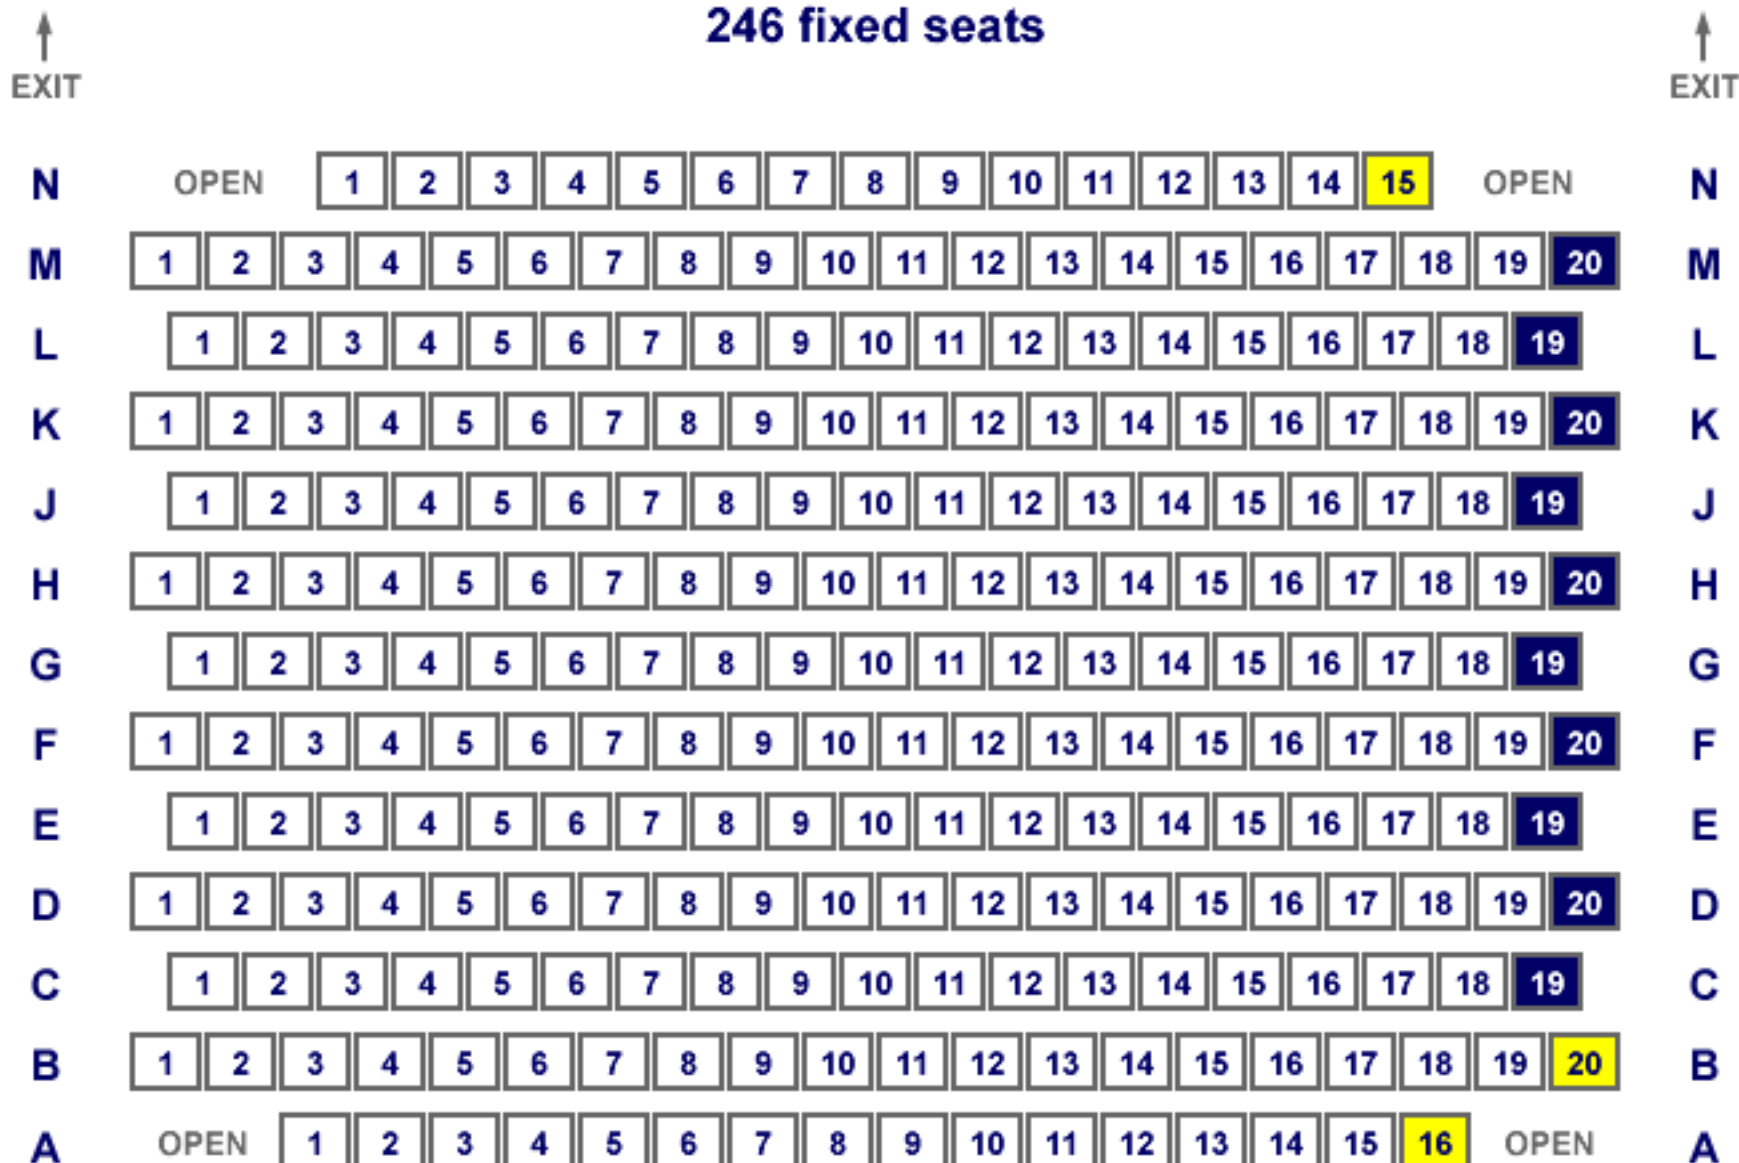

Parkview Classroom Building - Bldg. 403

PCB 1100

246 fixed seats

LECTERN

STAGE

#	Left-Handed Tablet Arm
#	HCP Transfer Armrest