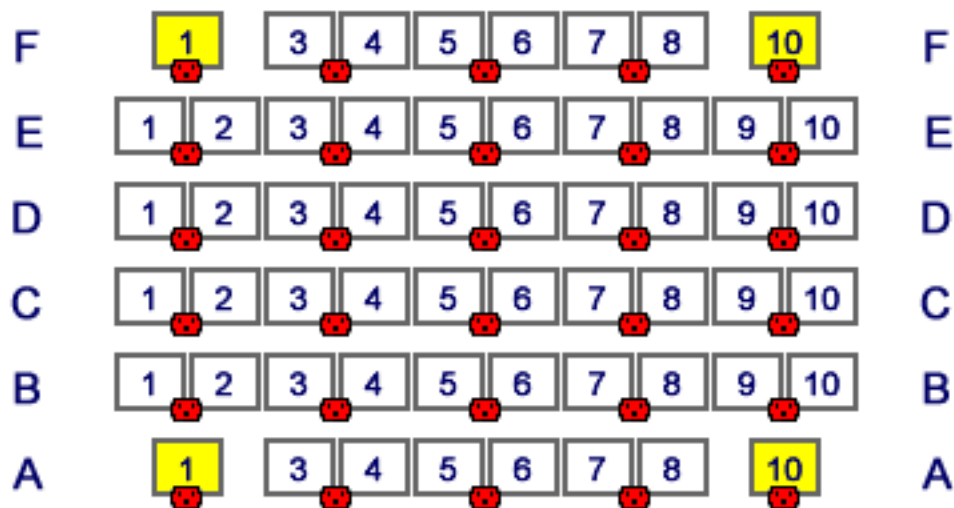

Parkview Classroom Building - Bldg. 403

PCB 1200

56 seats

↑
EXIT

LECTERN

STAGE

EXIT →

- # Mobile Chair
- 🔌 Power Outlet Available