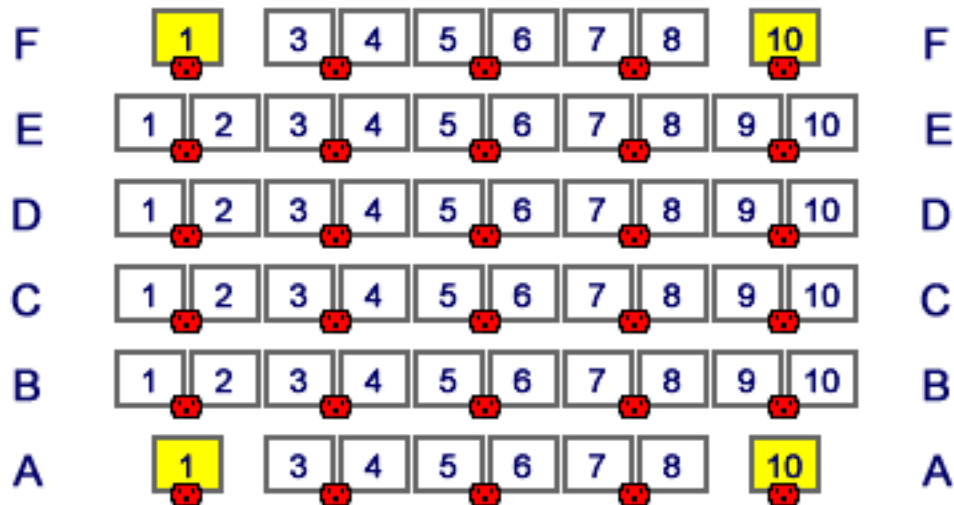

Parkview Classroom Building - Bldg. 403

PCB 1300

56 seats

↑
EXIT

LECTERN

STAGE

EXIT →

- # Mobile Chair
- 🔌 Power Outlet Available