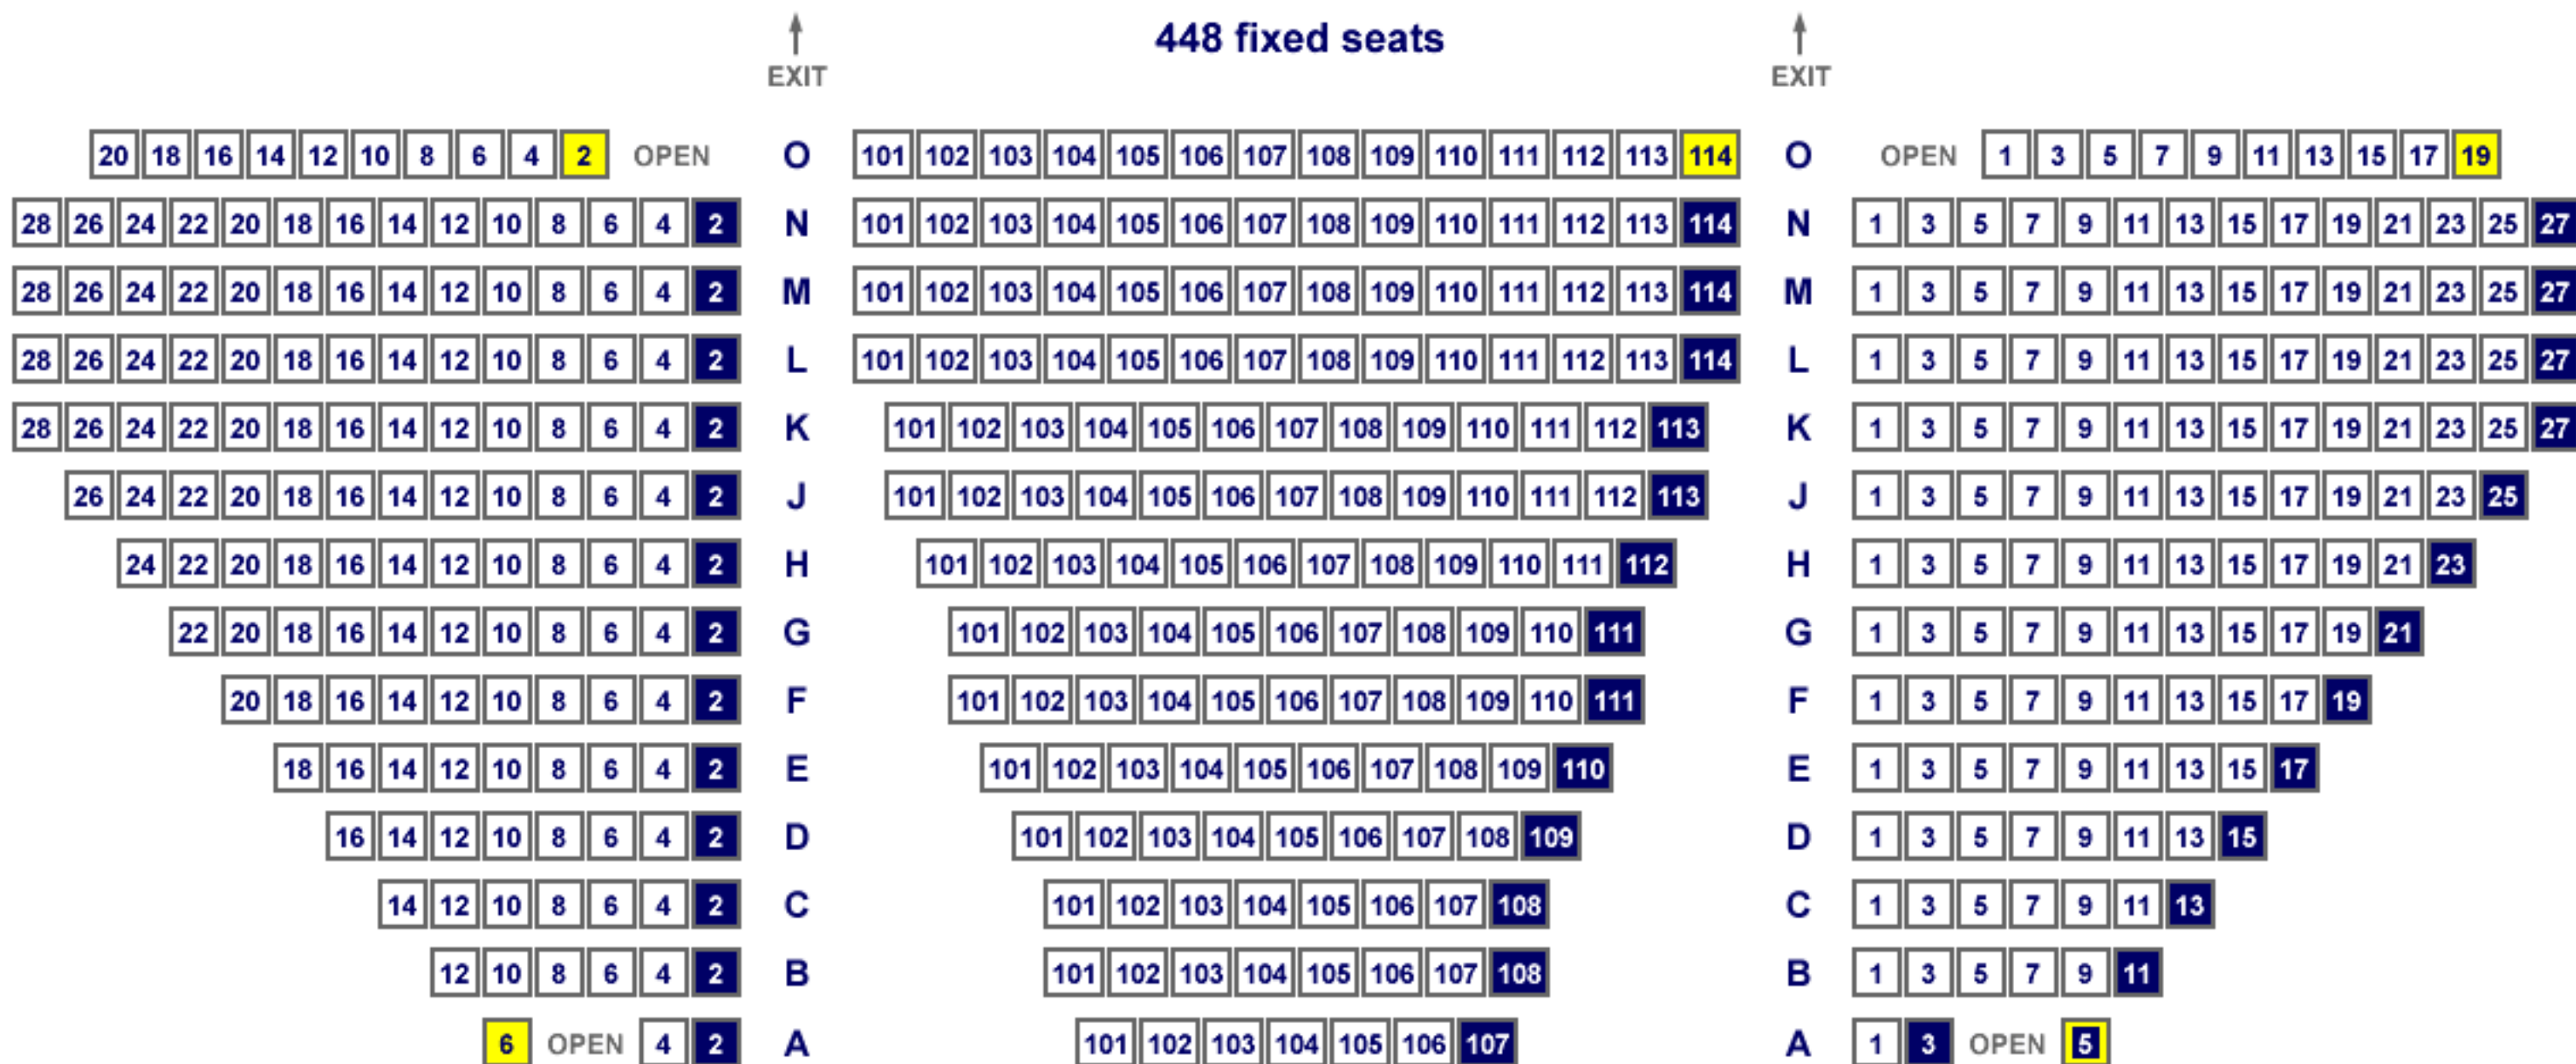

Physical Sciences Lecture Hall - Bldg. 411

PSLH 100

448 fixed seats

← EXIT

#	Left-Handed Tablet Arm
#	HCP Transfer Armrest
#	HCP Armrest/Left Tablet

STAGE

LECTERN

EXIT →