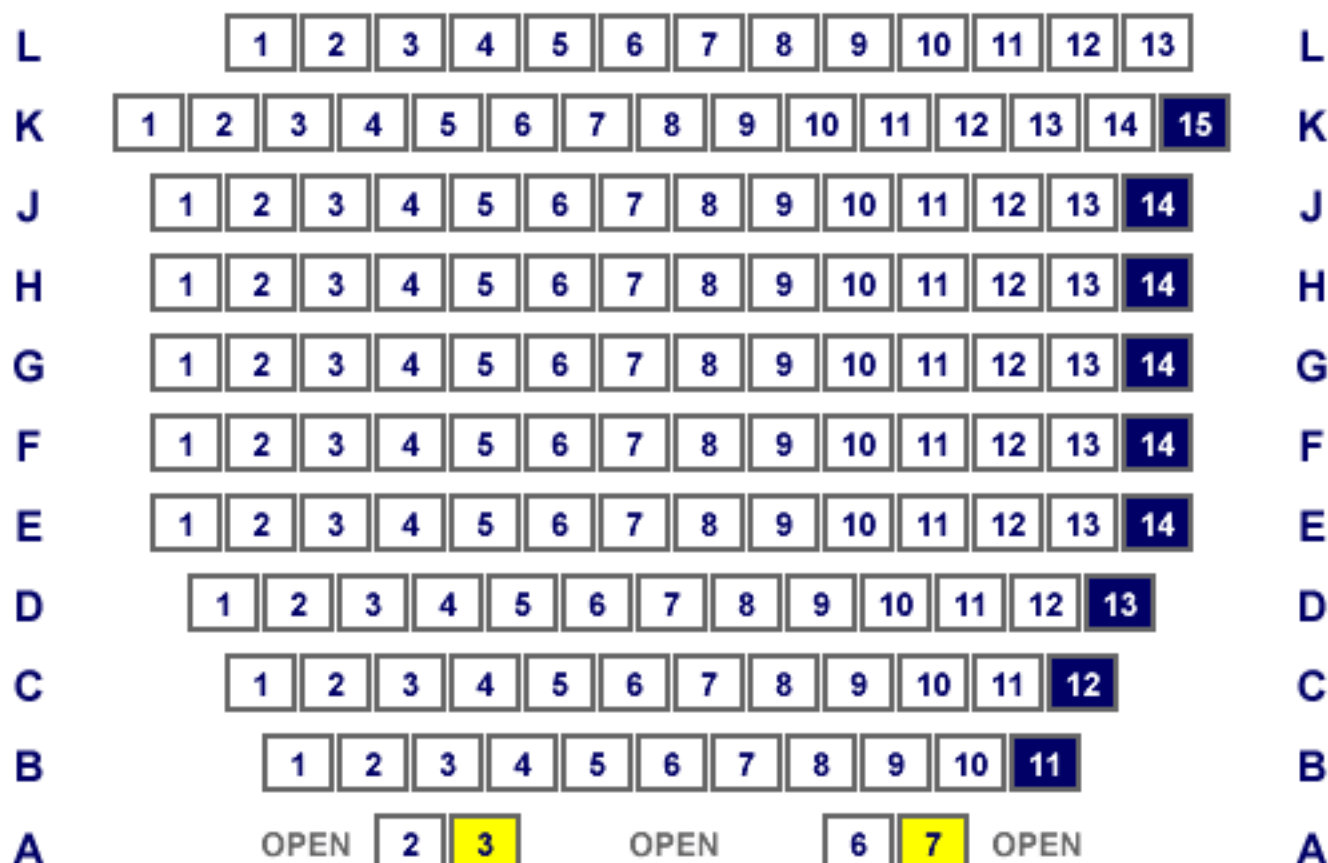

Rowland Hall - Bldg. 400

RH 101

138 fixed seats

↑
EXIT

EXIT →

LECTERN

STAGE

Left-Handed Tablet Arm
HCP Transfer Armrest