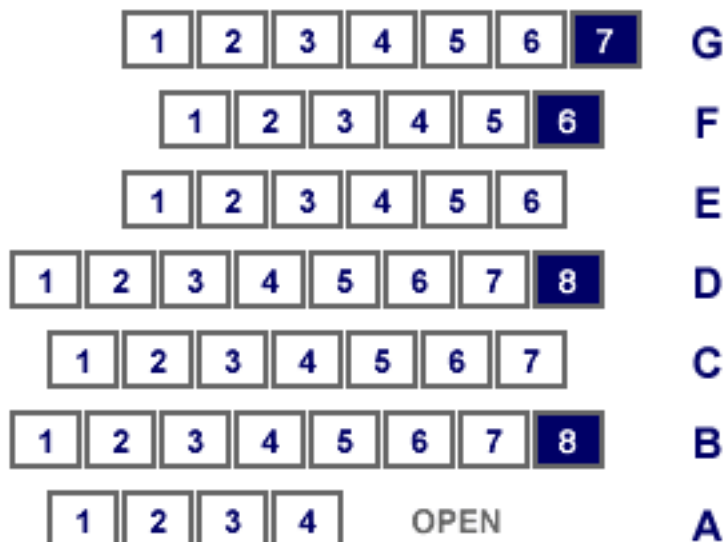

Rowland Hall - Bldg. 400

# RH 108

46 fixed seats

EXIT →

LECTERN

STAGE

EXIT →

#

Left-Handed Tablet Arm