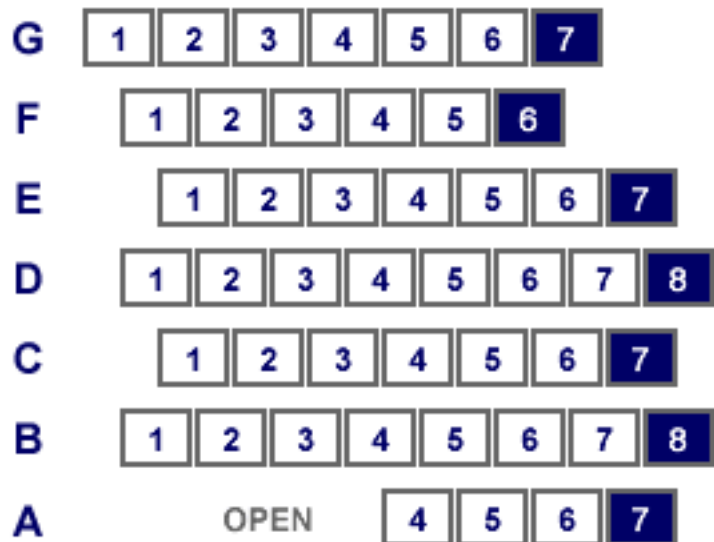

Rowland Hall - Bldg. 400

RH 114

47 fixed seats

← EXIT

← EXIT

STAGE

LECTERN

Left-Handed Tablet Arm