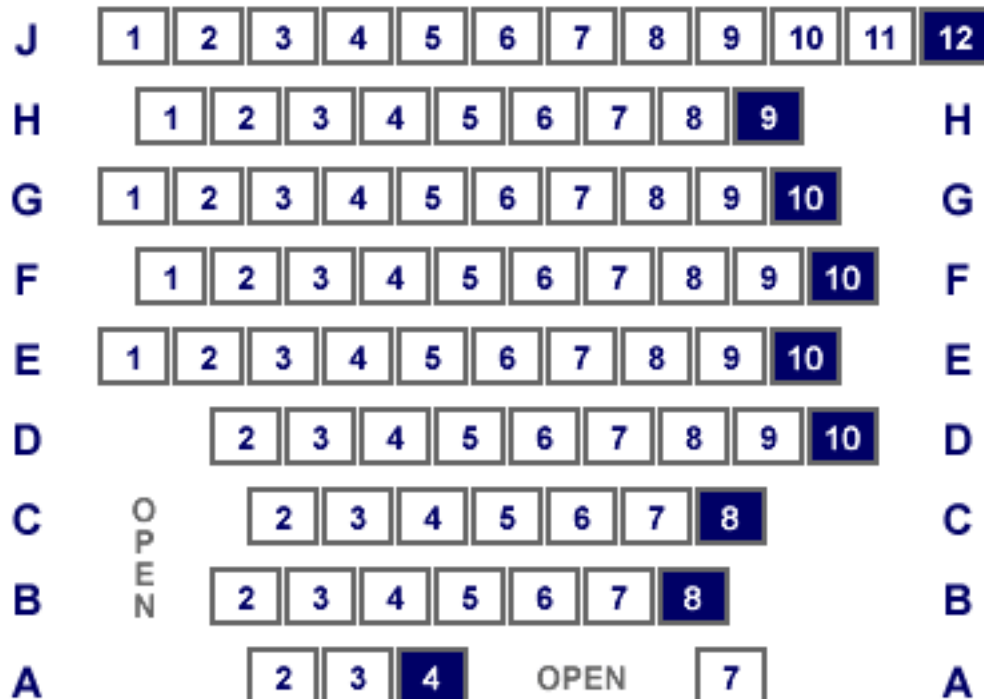

Steinhaus Hall - Bldg. 502

SH 174

78 fixed seats

↑
EXIT

LECTERN

STAGE

Left-Handed Tablet Arm