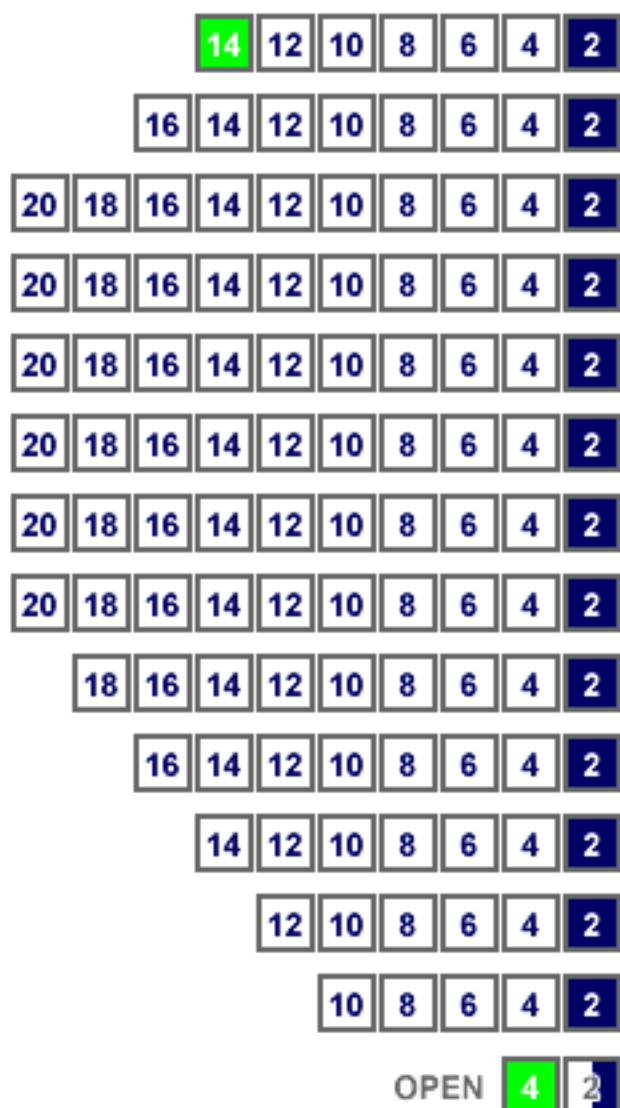

Social Science Lecture Hall - Bldg. 212

SSLH 100

399 fixed seats

- # Left-Handed Tablet Arm
- # Left and Right Tablet Arm
- # HCP Transfer Armrest

- # HCP Armrest/NO TABLET
- # HCP Reserved Seat
- Ⓜ Power Outlet Available

↑ EXIT

↑ EXIT

← EXIT

EXIT →

STAGE

LECTERN