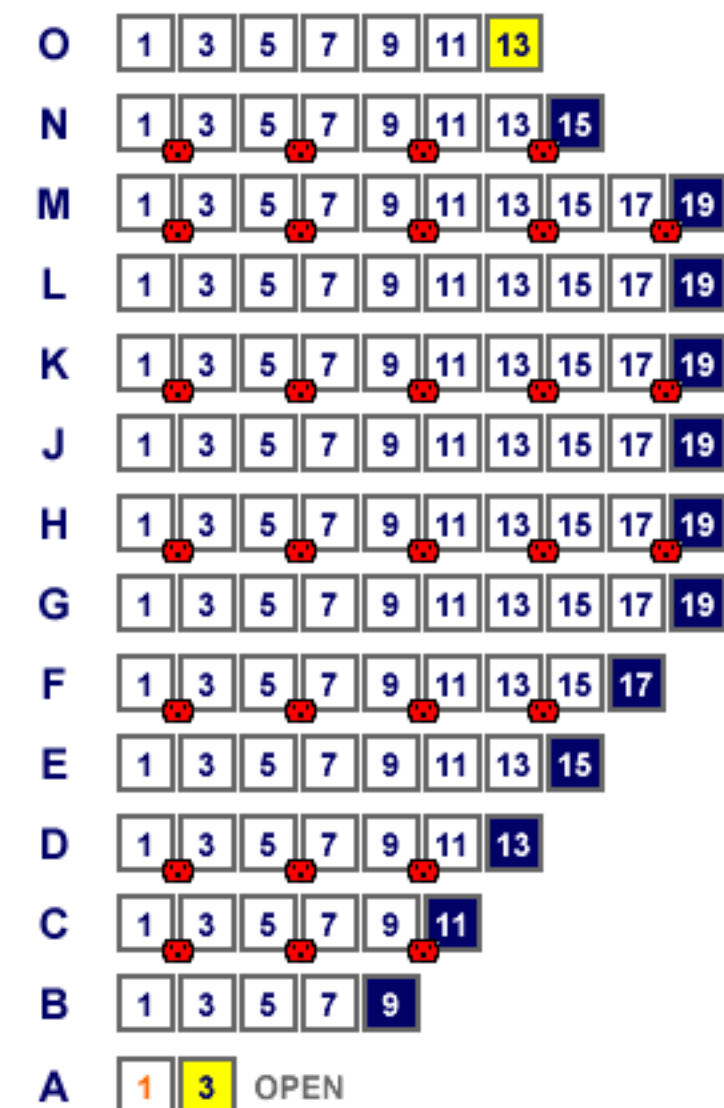

Social Science Lecture Hall - Bldg. 212

SSLH 100

399 fixed seats

- # Left-Handed Tablet Arm
- # Left and Right Tablet Arm
- # HCP Transfer Armrest

- # HCP Armrest/NO TABLET
- # HCP Reserved Seat
- Ⓜ Power Outlet Available

↑ EXIT

↑ EXIT

← EXIT

EXIT →

STAGE

LECTERN