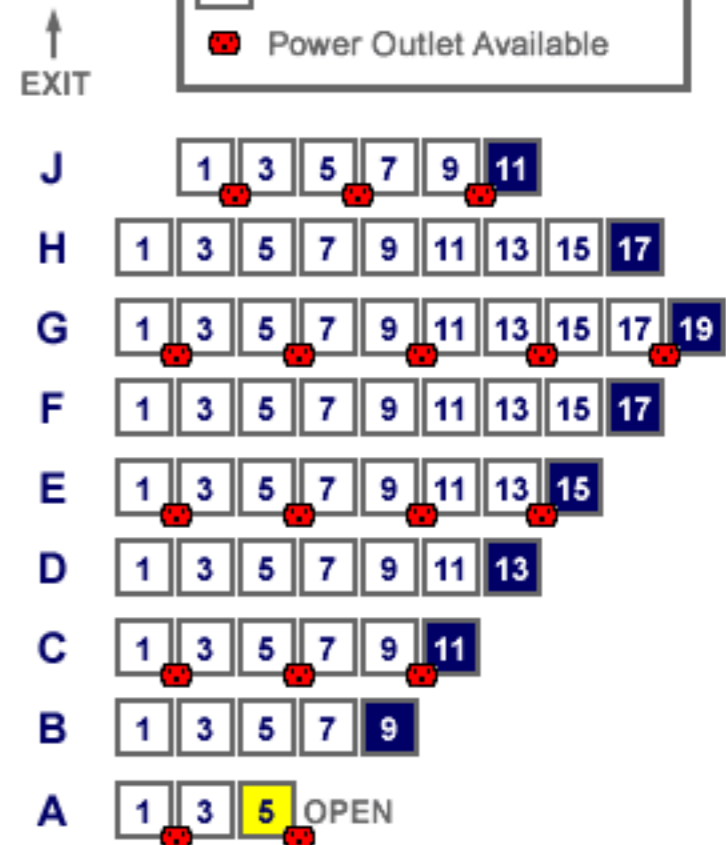

# Social Science Plaza A - Bldg. 211

## SSPA 1100

191 fixed seats

- # Left-Handed Tablet Arm
- # Left and Right Tablet Arm
- # HCP Transfer Armrest

- # HCP Armrest/NO TABLET
- # HCP Reserved Seat
- Power Outlet Available

STAGE

LECTERN