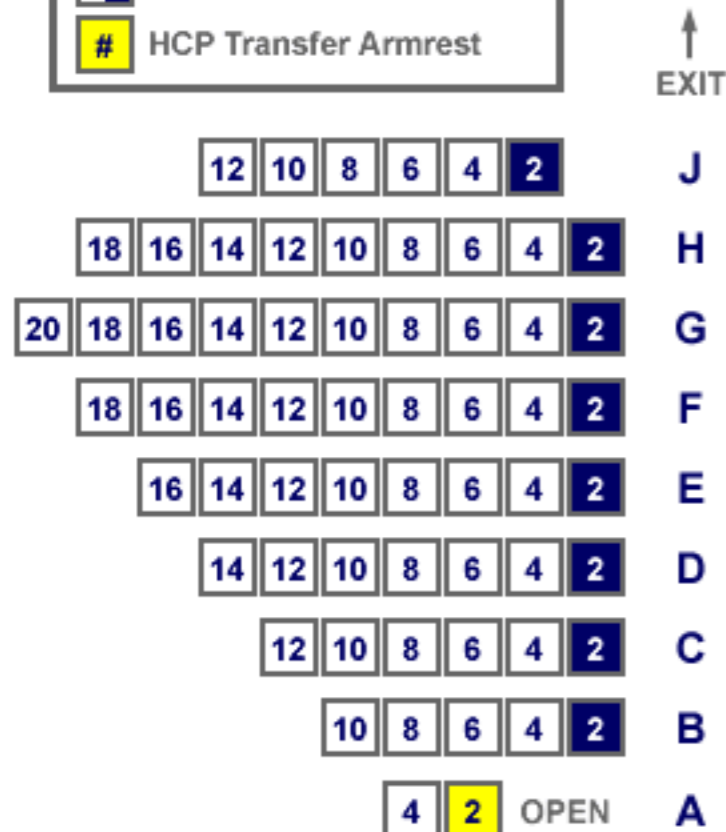

# Social Science Plaza A - Bldg. 211

## SSPA 1100

191 fixed seats

- # Left-Handed Tablet Arm
- # Left and Right Tablet Arm
- # HCP Transfer Armrest

- # HCP Armrest/NO TABLET
- # HCP Reserved Seat
- Power Outlet Available

STAGE

LECTERN