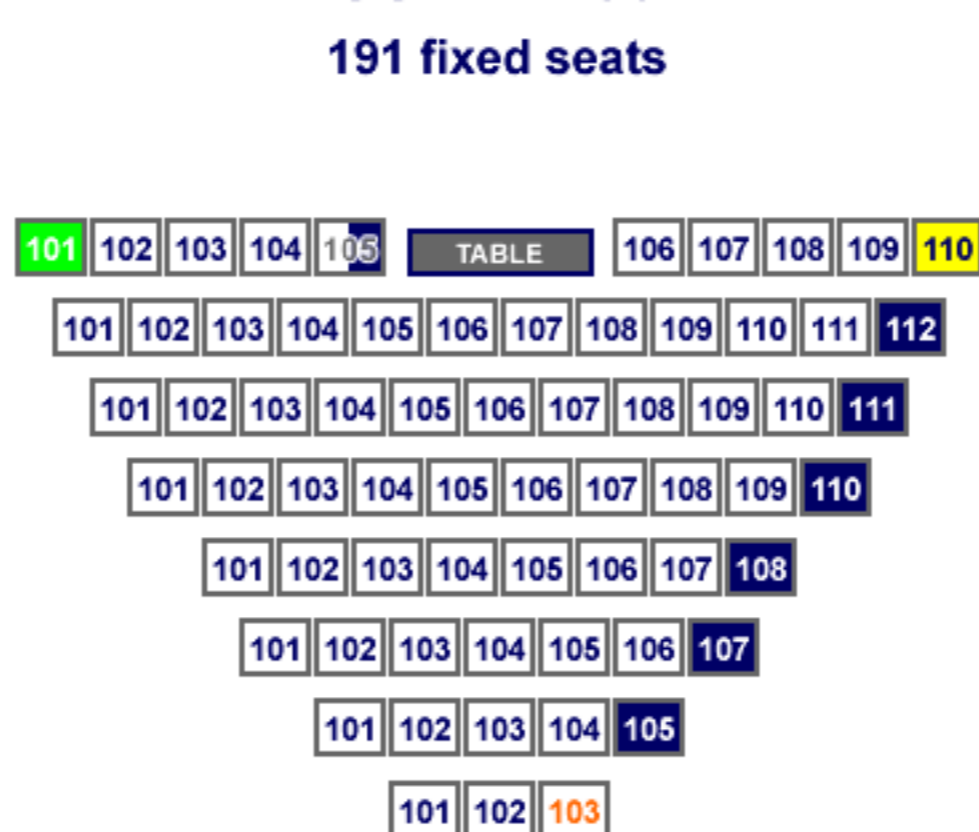

# Social Science Plaza A - Bldg. 211

## SSPA 1100

191 fixed seats

- # Left-Handed Tablet Arm
- # Left and Right Tablet Arm
- # HCP Transfer Armrest

- # HCP Armrest/NO TABLET
- # HCP Reserved Seat
- Power Outlet Available

STAGE

LECTERN