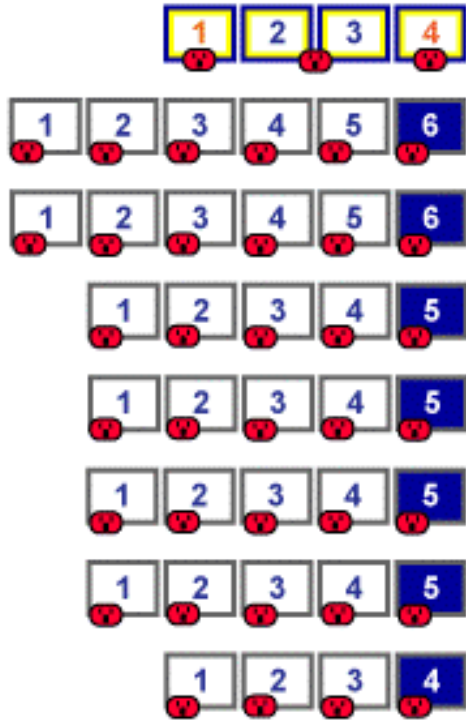

#	Left-Handed Tablet Arm
#	HCP Transfer Armrest
#	HCP Reserved Seat
#	Mobile Chair at Table
🔌	Power Outlet Available

Humanities Hall - Bldg. 601
HH 178
 138 total seats
 (129 fixed, 9 chairs at tables)

↑
EXIT

↑
EXIT

H
G
F
E
D
C
B
A

STAGE

H
G
F
E
D
C
B
A

LECTERN

← EXIT

EXIT →